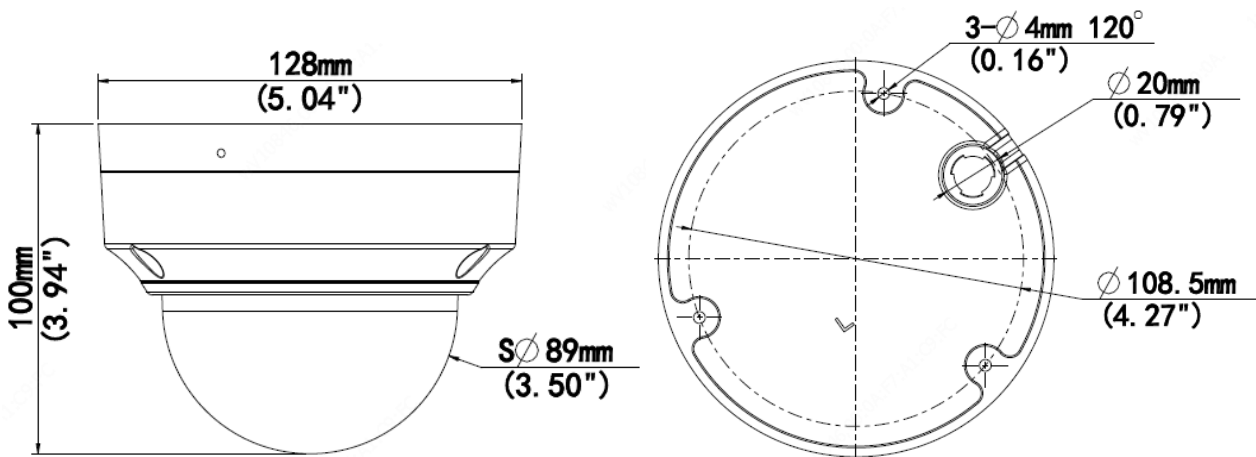

## Key Features

- High quality image with 4MP, 1/3" CMOS sensor
- 4MP (2688\*1520)@ 25/20fps; 4MP (2560\*1440)@ 25/20fps; 3MP (2304\*1296)@ 30/25fps; 2MP (1920\*1080) @30/25fps
- Ultra 265, H.265, H.264, MJPEG
- 120dB true WDR technology enables clear image in strong light scene
- Support 9:16 Corridor Mode
- Built-in Mic
- Smart IR, up to 40m (131ft) IR distance
- Supports 256 G Micro SD card
- IK10 vandal resistant
- IP67 protection
- Support PoE power supply
- 3-Axis

Protection	IP67 (IEC 60529:1989+AMD1:1999+AMD2:2013) IK10 (IEC 62262:2002)
<b>General</b>	
Power	DC 12V±25%, PoE (IEEE 802.3af) Power consumption: Max 7.5W
Power Interface	Ø 5.5mm coaxial power plug
Dimensions (Ø x H)	Ø 128mmx100mm (Ø5.0" x 3.9")
Weight	0.65kg (1.43lb)
Material	Metal + Plastic
Working Environment	-30°C ~ 60°C (-22°F ~ 140°F), Humidity: ≤95% RH (noncondensing)
Storage Environment	-30°C ~ 60°C (-22°F ~ 140°F), Humidity: ≤95% RH (noncondensing)
Surge Protection	6KV
Reset Button	Support

## Dimensions