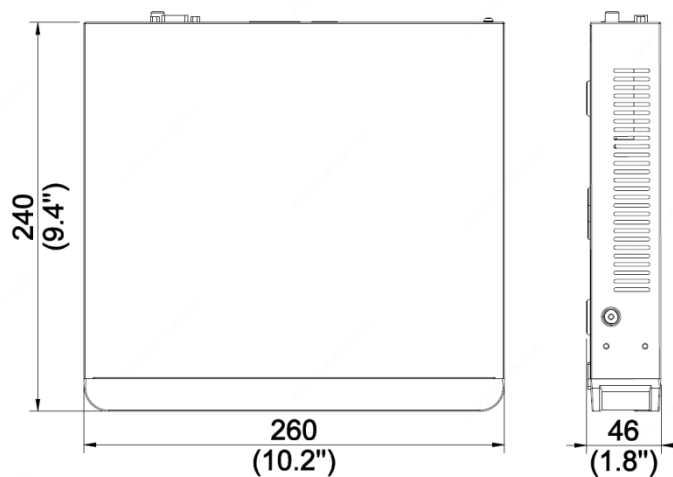

	Disk Full, Recording/Snapshot Abnormal
<b>External Interface</b>	
Network Interface	1 RJ-45 10M/100M self-adaptive Ethernet Interface
USB Interface	Rear panel: 2 x USB2.0
RS232	NA
RS485	NA
Alarm In	NA
Alarm Out	NA
<b>PoE</b>	
Interface	8 RJ-45 10M/100M self-adaptive Ethernet Interface
Max Power	Max 30W for single port Max 75W in total
Supported Standard	IEEE 802.3at, IEEE 802.3af
<b>General</b>	
Power Supply	52V DC Power Consumption: ≤9 W (without HDD)
Working Environment	-10°C~+ 55°C (+14°F~+131°F), Humidity ≤ 90% RH (non-condensing)
Dimensions (W×D×H)	260mm ×240mm × 46 mm (10.2" × 9.4" ×1.8")
Weight (without HDD)	≤1.1kg (2.43lb)
<b>Certification</b>	
Certification	CE, FCC, UL, RoHS, WEEE
CE	EN 55032: 2015, EN 61000-3-3: 2013, EN IEC 61000-3-2: 2019, EN 55035: 2017
FCC	Part15 Subpart B, ANSI C63.4

## Dimensions