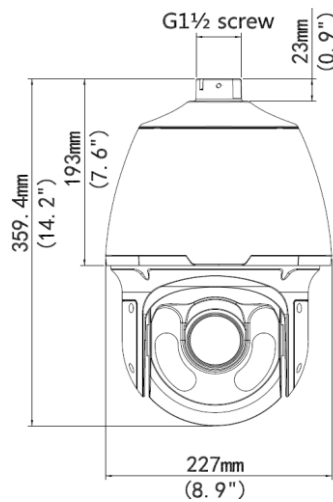

## Specifications

IPC6222ER-X30-B					
Camera					
Sensor	1/2.8", 2.0 megapixel, progressive scan, CMOS				
Lens	4.5 ~ 135mm, AF automatic focusing and motorized zoom lens				
Digital Zoom	16				
Optical Zoom	30				
DORI Distance	Lens (mm)	Detect (m)	Observe (m)	Recognize (m)	Identify (m)
	4.5	69.8	27.9	14	7
	135	2094.8	837.9	419	209.5
Angle of View (H)	56.7° ~ 2.28°				
Angle of View (V)	31.89° ~ 1.28°				
Angle of View (O)	65.05° ~ 2.61°				
Shutter	Auto/Manual; shutter time: 1 ~ 1/100000s				
Minimum Illumination	Colour: 0.001Lux (F1.5, AGC ON) 0Lux with IR				
Iris	AutoI; F1.5 ~ F4.0				
Day/Night	IR-cut filter with auto switch (ICR)				
Digital noise reduction	2D/3D DNR				
S/N	>52dB				
IR Range	Up to 150m (492ft)				
Defog	Digital Defog				

Network	1RJ45 10M/100M Base-TX Ethernet
General	
Power	AC 24V±25%, DC 24V±25%
	Power consumption: Max 44W
Dimensions (Ø x H)	Ø227 x 359.4mm (Ø8.9" x 14.2")
Weight	5.28kg (11.6lb)
Working Environment	-40°C ~ 65°C (-40°F ~ 149°F), Humidity: ≤95% RH (non-condensing)
Ingress Protection	IP66

## Dimensions