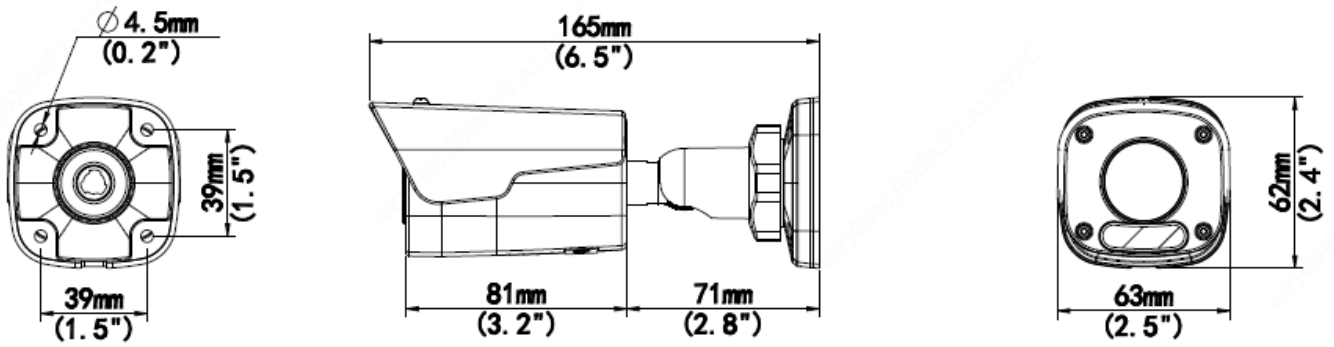

Dimensions

Accessories

TR-UP06-B-IN

TR-JB05-A-IN

TR-UP06-C-IN

TR-A01-IN