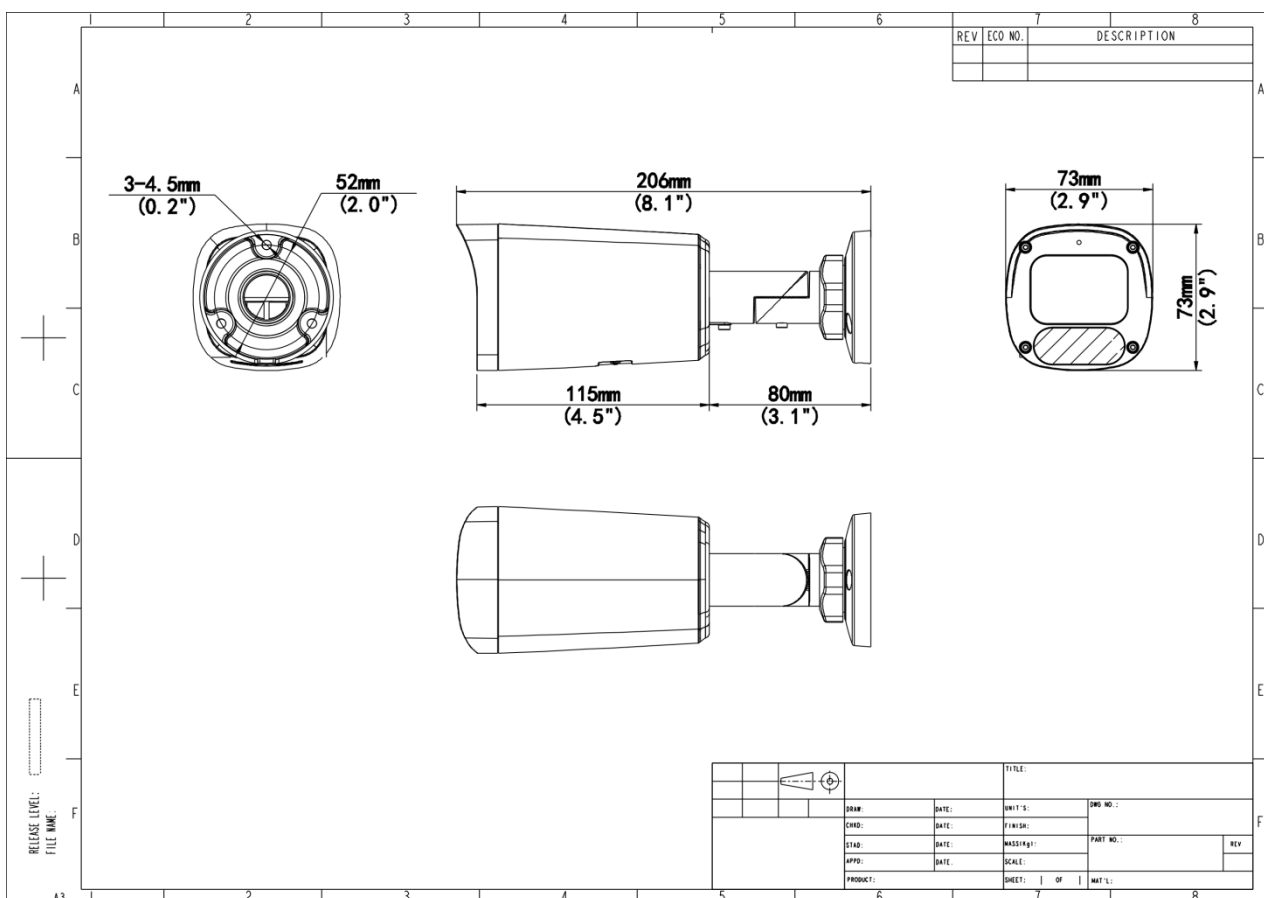

## Specifications

Model	NEU-IPB430AS
Camera	
Max Resolution	4 MP
Sensor	1/1.8" CMOS
Min. Illumination	Colour: 0.0003 lux (F1.0, AGC ON)
Shutter	Auto/Manual, 1 ~ 1/100000s
Adjustment Angle	Pan: 0° ~ 360°, Tilt: 0° ~ 90°, Rotate: 0° ~ 360°
S/N	>52 dB
WDR	120 dB
Lens	
Focal Length	2.8 mm
Iris Type	Fixed
Iris	F1.0
Field of View (H)	110.4°
Field of View (V)	60.5°
Field of View (D)	115.2°
DORI	
DORI Distance (Lens)	2.8mm
DORI Distance (Detect)	43.4m(142.5ft)
DORI Distance (Observe)	17.4(57.0ft)
DORI Distance (Recognize)	8.7(28.5ft)
DORI Distance (Identify)	4.3(14.3ft)
Illuminator	
Supplemental Light	Warm light
Illumination Distance (Warm Light)	30 m (98.4 ft)
Light On/Off Control	Auto/Manual
Video	
Video Compression	Ultra 265, H.265, H.264, MJPEG
H.264 Code Profile	Baseline profile, Main profile, High profile

Power Interface	Ø5.5 mm coaxial power plug
Dimensions	206 × 73 × 73mm (8.1" × 2.9" × 2.9") (L x W x H)
Weight	0.48kg(1.06lb)
Material	Metal
Working Environment	-30 °C to 60 °C (-22 °F to 140 °F), Humidity: ≤ 95% RH (non-condensing)
Storage Environment	-30 °C to 60 °C (-22 °F to 140 °F), Humidity: ≤ 95% RH (non-condensing)
Surge Protection	4 KV
Reset Button	Support
Web Client Language	13 Languages: English, Simplified Chinese, Polish, German, Russian, French, Korean, Dutch, Czech, Portuguese, Spanish, Spanish (Europe), Italian

## Dimensions

Aggregate product size diagram using NEU-IPB430AS as an example