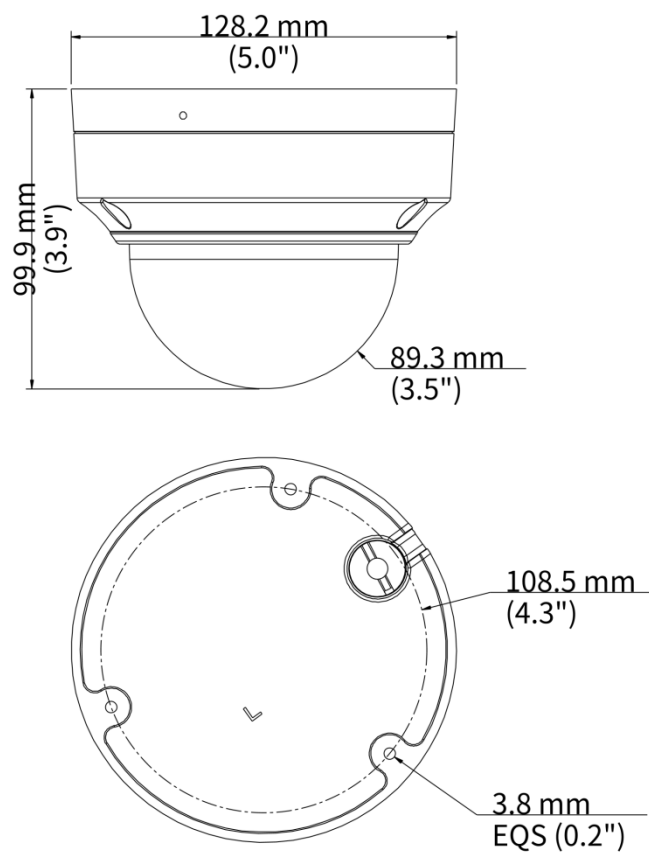

## Specifications

Model	NEU-IPD430AS
Camera	
Max Resolution	4 MP
Sensor	1/1.8" CMOS
Min. Illumination	Colour: 0.0003 lux (F1.0, AGC ON)
Shutter	Auto/Manual, 1 ~ 1/100000s
Adjustment Angle	Pan: 8° ~ 360°, Tilt: 0° ~ 68°, Rotate: 10° ~ 360°
S/N	>52 dB
WDR	120 dB
Lens	
Focal Length	2.8 mm
Iris Type	Fixed
Iris	F1.0
Field of View (H)	110.4°
Field of View (V)	60.5°
Field of View (D)	115.2°
DORI	
DORI Distance (Lens)	2.8mm
DORI Distance (Detect)	43.4m(142.5.7ft)
DORI Distance (Observe)	17.4(57.0ft)
DORI Distance (Recognize)	8.7(28.5ft)
DORI Distance (Identify)	4.3(14.3ft)
Illuminator	
Supplemental Light	N/A
Video	
Video Compression	Ultra 265, H.265, H.264, MJPEG
H.264 Code Profile	Baseline profile, Main profile, High profile
Frame Rate	Main Stream: 4MP (2688*1520), Max 25fps; 4MP (2560*1440), Max 25fps; 3MP (2304*1296), Max 30fps; 1080P (1920*1080), Max 30fps; Sub Stream: 720P (1280*720), Max 30fps; D1 (720*576), Max 30fps; 640*360, Max 30fps;

## Dimensions

Aggregate product size diagram using NEU-IPD430AS as an example

TR-SE24-A-IN

Dome Pendant Mounting Pole 500mm

TR-CM24-IN

Dome Pendant Mounting Bracket(Indoor)