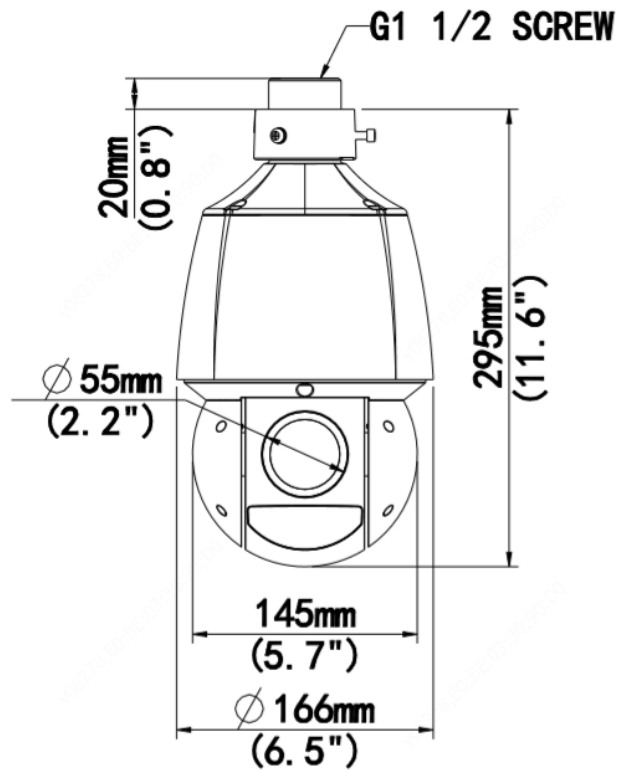

Dimensions

Accessories