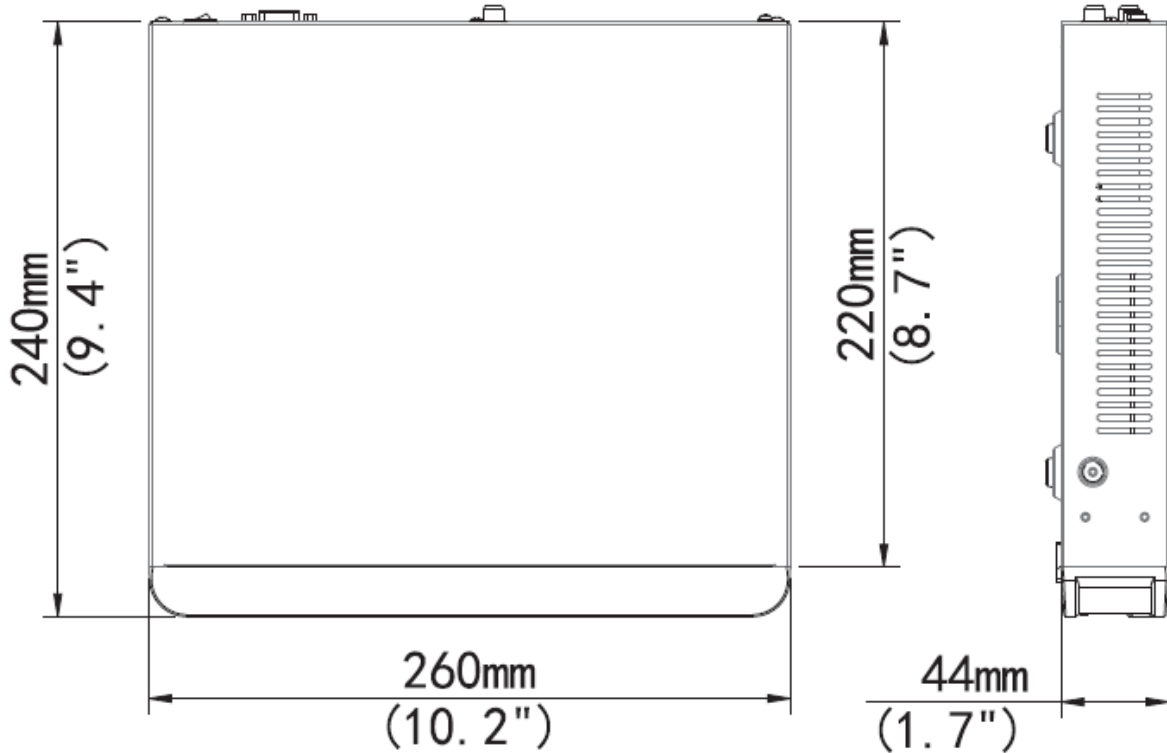

Specifications

Model	NVR301-04E
Video/Audio Input	
IP Video Input	4-ch
Two-way Audio Input	1-ch, RCA
Network	
Incoming Bandwidth	40Mbps
Outgoing Bandwidth	64Mbps
Remote Users	128
Protocols	P2P, UPnP, NTP, DHCP, PPPoE
Video/Audio Output	
HDMI/VGA Output	HDMI: 4K(3840x2160)/30Hz, 1920x1080p/60Hz, 1920x1080p/50Hz, 1600x1200/60Hz, 1280x1024/60Hz, 1280x720/60Hz, 1024x768/60Hz VGA: 1920x1080p/60Hz, 1920x1080p/50Hz, 1600x1200/60Hz, 1280x1024/60Hz, 1280x720/60Hz, 1024x768/60Hz
Recording Resolution	8MP/6MP/5MP/4MP/3MP/1080p/960p/720p/D1/2CIF/CIF
Audio Output	1-ch, RCA
Synchronous Playback	4-ch
Corridor Mode Screen	3/4
Decoding	
Decoding format	Ultra 265, H.265, H.264
Live view/Playback	8MP/6MP/5MP/4MP/3MP/1080p/960p/720p/D1/2CIF/CIF
Capability	1 x 4K@30, 2 x 4MP@30, 4 x 1080p@30, 8 x 720p@30, 16 x D1
Hard Disk	
SATA	1 SATA interface
Capacity	up to 8TB for each disk
Smart	
VCA Detection	Face detection, Intrusion detection, Cross line detection, Audio detection, Defocus detection, Scene change detection, Auto tracking
VCA Search	Face search, Behavior search
Statistical Analysis	People counting
External Interface	
Network Interface	1 RJ-45 10M/100M Self-adaptive Ethernet Interface
USB Interface	Rear panel: 2 x USB2.0, Front panel: 1 x USB2.0
Alarm In	4-ch
Alarm Out	1-ch
General	
Power Supply	12V DC Power Consumption: ≤ 8 W(without HDD)
Working Environment	-10°C ~ + 55°C (+14°F ~ +131°F), Humidity ≤ 90% RH(non-condensing)
Dimensions(W×D×H)	260mm×240mm×44mm (10.2"×9.4" ×1.7")
Weight (without HDD)	≤ 1.12 Kg (2.47 lb)

Dimensions

Rear Panel